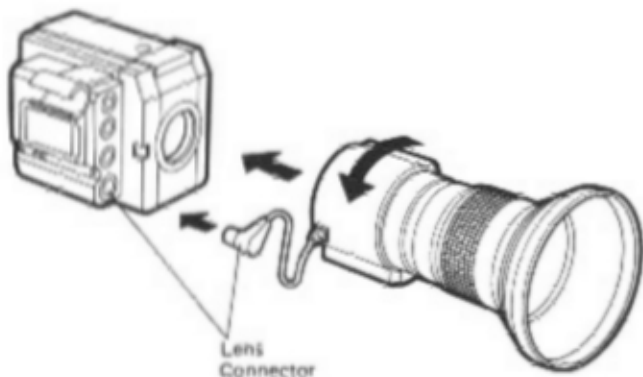

### PREFACE

A 12X power servo control zoom lens WV-LZ14/12A is used for a color camera WV-3260/BAF or a system camera WV-D5000.

### INSTALLATION

Disconnect the lens cable from the camera.

Remove the 8X auto focus power servo control zoom lens from the color camera WV-3260/BAF or the body cap from the system camera WV-D5000 by turning it clockwise while pressing the lens release button on the camera.

Mount the 12X power servo control zoom lens WV-LZ14/12A by turning it counterclockwise after matching the red mounting position indicator. Connect the lens connector to the camera.

**Note :** The zooming is controlled by the power zoom control on the grip shoulder or the camera remote controller WV-CR12.